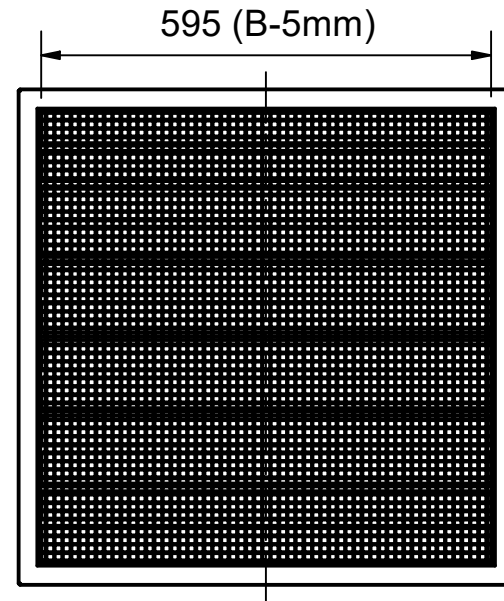

A-A ( 1 : 10 )

 <b>GOL STÅL AS</b>	Material 0,90 mm Steel DC01	Designed by Olav W Veslestølen	Date 11.02.2014	Scale 1 : 10	Sheet size <b>A4</b>
	Weight ( Kg )	Title <b>Sjalusirist 600x600</b>			
	REVISION <b>A</b>				
Design by 	Drawing number <b>600158</b>		Part number <b>GSYRI 600x600</b>		