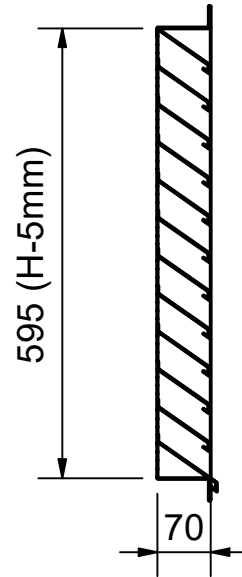

A-A ( 1 : 10 )

 <b>GOL STÅL AS</b>	Material 0,90 mm Steel DC01	Designed by Olav W Veslestølen	Date 11.02.2014	Scale 1 : 10	Sheet size <b>A4</b>
	Weight ( Kg )	Title <b>Sjalusirist 600x600</b>			
	REVISION <b>A</b>				
Design by 	Drawing number <b>600158</b>		Part number <b>GSYRI 600x600</b>		